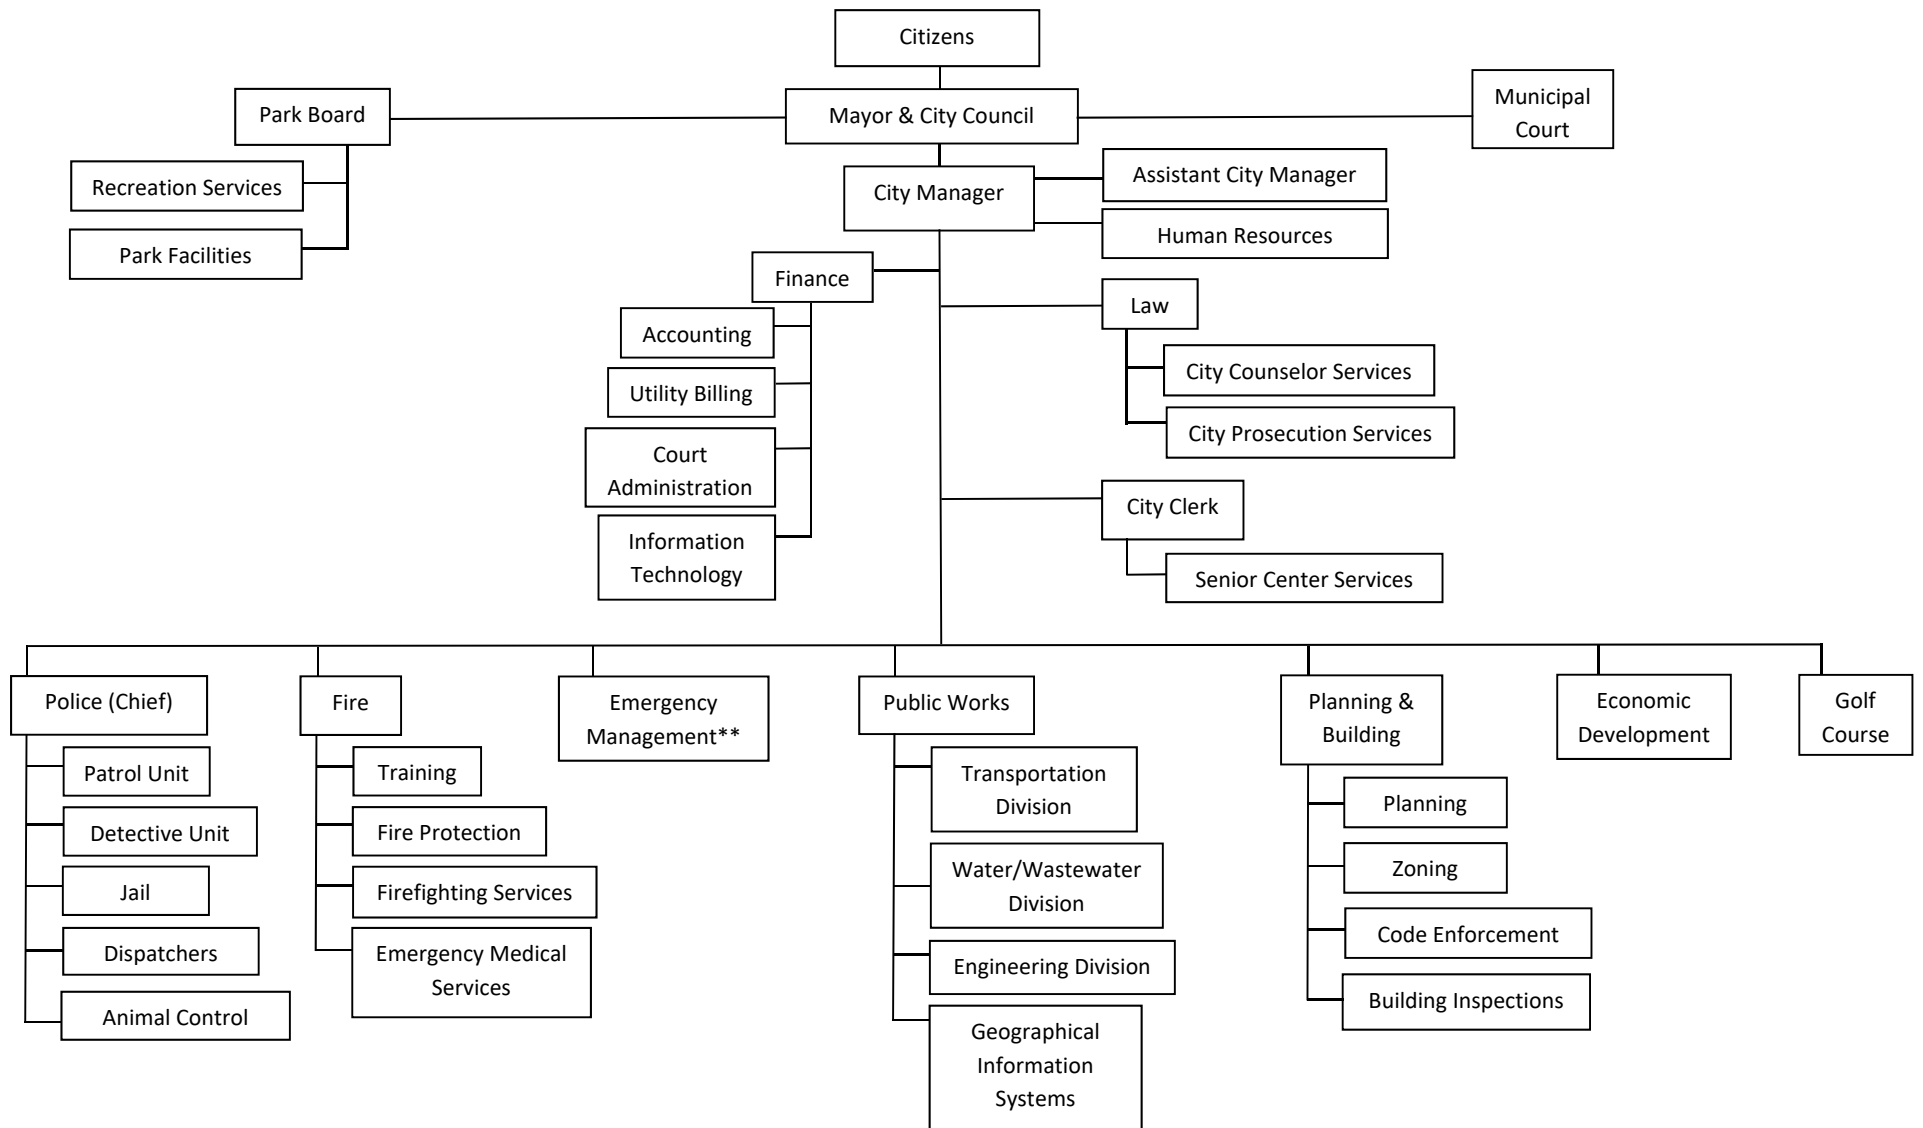

# City of Belton, Missouri Organizational Chart FY2020

\*Police Chief elected term expires April 2021 (will be appointed thereafter)  
 \*\*Co-managed by Police and Fire  
 Updated 01/06/2020